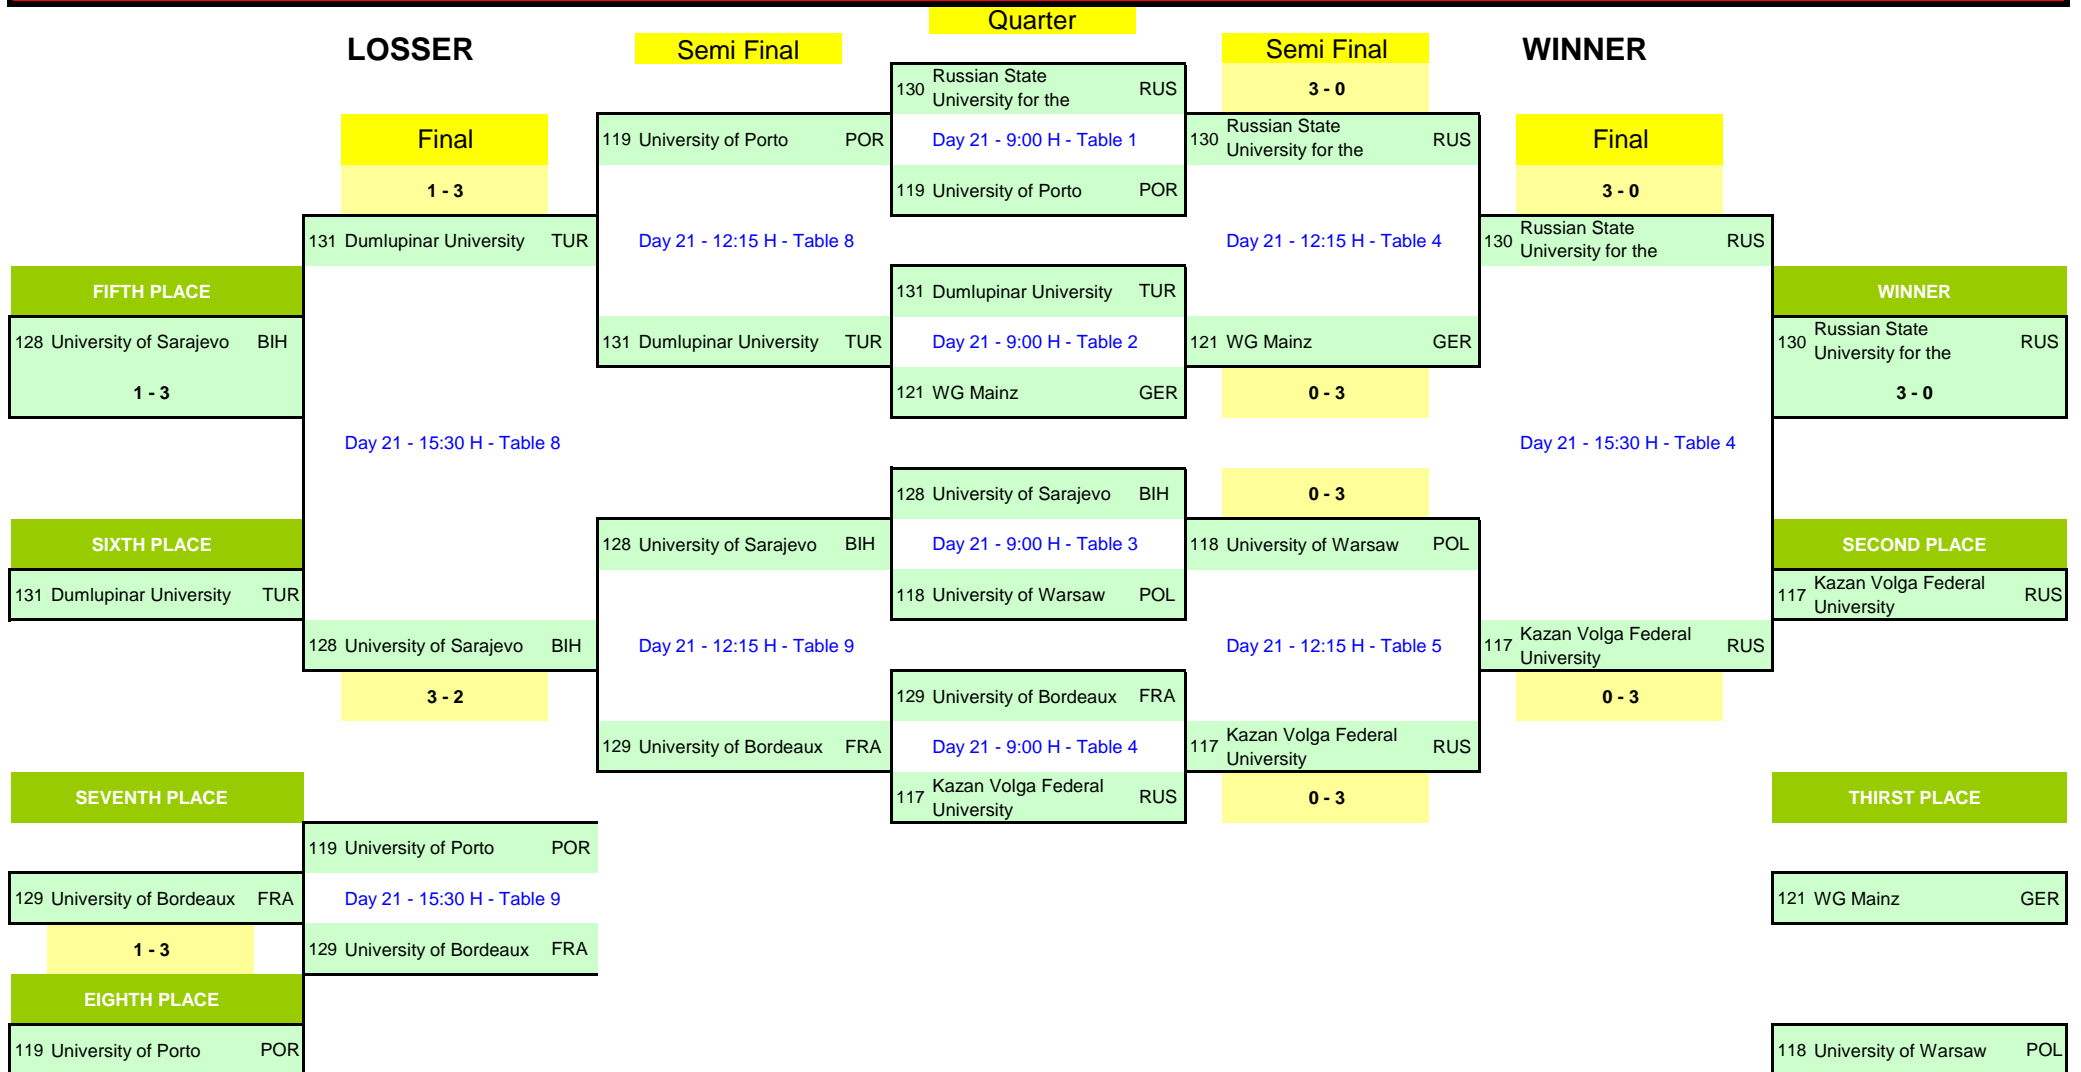

II EUROPEAN UNIVERSITIES GAMES  
CÓRDOBA 2012

**MAIN DRAW - WOMEN'S TEAM - TABLE TENNIS**

**LOSSER DRAW - WOMEN'S TEAM - TABLE TENNIS**

LOSSER		Semi Final		Quarter		Semi Final		WINNER	
				122 Vilnius University LTU		3 - 0			
		132 Gazi University TUR		Day 21 - 9:00 H - Table 5		122 Vilnius University LTU		Final	
				132 Gazi University TUR				1 - 3	
		Day 21 - 12:15 H - Table 3				Day 21 - 12:15 H - Table 1			
THIRTEENTH PLACE		123 Ss. Cyril and Methodius University Skopje MKD		123 Ss. Cyril and Methodius University Skopje MKD		125 Wroclaw University of Economics POL		NINTH PLACE	
123 Ss. Cyril and Methodius University Skopje MKD				Day 21 - 9:00 H - Table 6		125 Wroclaw University of Economics POL		125 Wroclaw University of Economics POL	
3 - 1						0 - 3		3 - 1	
		Day 21 - 15:30 H - Table 3							
FORTEENTH PLACE		127 University of Algarve POR		124 Armenian State Institute of Physical Culture ARM		3 - 0		TENTH PLACE	
127 University of Algarve POR				Day 21 - 9:00 H - Table 8		124 Armenian State Institute of Physical Culture ARM		120 University of Hagen GER	
		Day 21 - 12:15 H - Table 6				Day 21 - 12:15 H - Table 2			
		127 University of Algarve POR		126 Technical University of Lisbon POR		120 University of Hagen GER		0 - 3	
		3 - 1		Day 21 - 9:00 H - Table 9		120 University of Hagen GER			
FRIFTEENTH PLACE		132 Gazi University TUR		120 University of Hagen GER		0 - 3		ELEVENTH PLACE	
126 Technical University of Lisbon POR								122 Vilnius University LTU	
		Day 21 - 15:30 H - Table 6						Day 21 - 15:30 H - Table 2	
3 - NP								122 Vilnius University LTU	
SIXTEENTH PLACE		126 Technical University of Lisbon POR						124 Armenian State Institute of Physical Culture ARM	
132 Gazi University TUR								3 - 0	
								TWELFTH PLACE	
								124 Armenian State Institute of Physical Culture ARM	